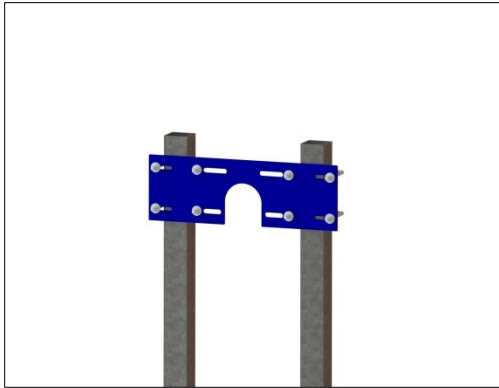

Installation

Installation Instructions for models:

Modus-Vivendi CP-option

IMPORTANT

- Read instructions entirely prior to installation.
- All wall anchors should have a pull out strength of 1000 lbs. or more.
- Units should always be installed according to local plumbing and/or electrical codes.